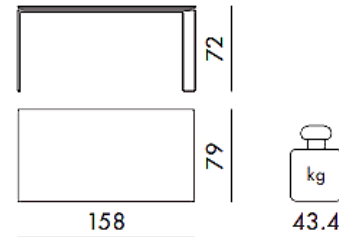

Four

A functional and refined table featuring rigorous geometric design, the perfect companion for days spent in the open air, thanks to its special outdoor finishes.

Brand: **KARTELL**

Item type: Table

Item code: 5522/82

Designer: Ferruccio Laviani

Color: White

Dimension: 158 x 79 x 72 cm

Please click the link for more option and finishes:

https://www.kartell.com/IT/it/tavoli-e-tea-tables/four-outdoor/05523?variantName=x_colorVariant&variantValue=82